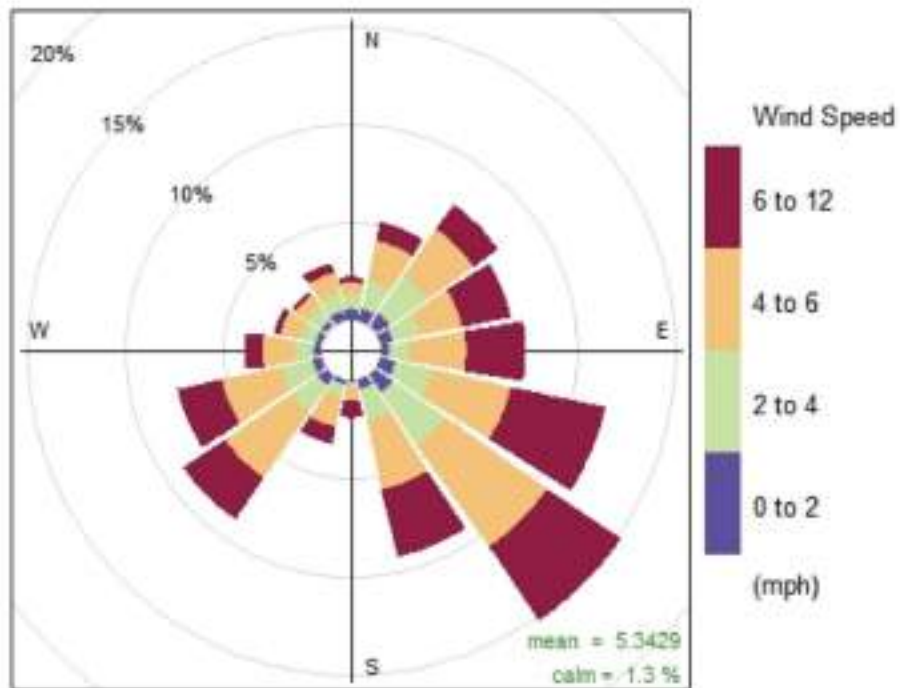

健康
Health
Dr. Doug Brugge

設計
Design
Jonathan Jacobs &
John Mathai

**AIR
QUALITY**
空氣質量

Dr. Scott Hersey

Wind data 风数据

Frequency of counts by wind direction (%)

(m/s)

Wind data 风数据